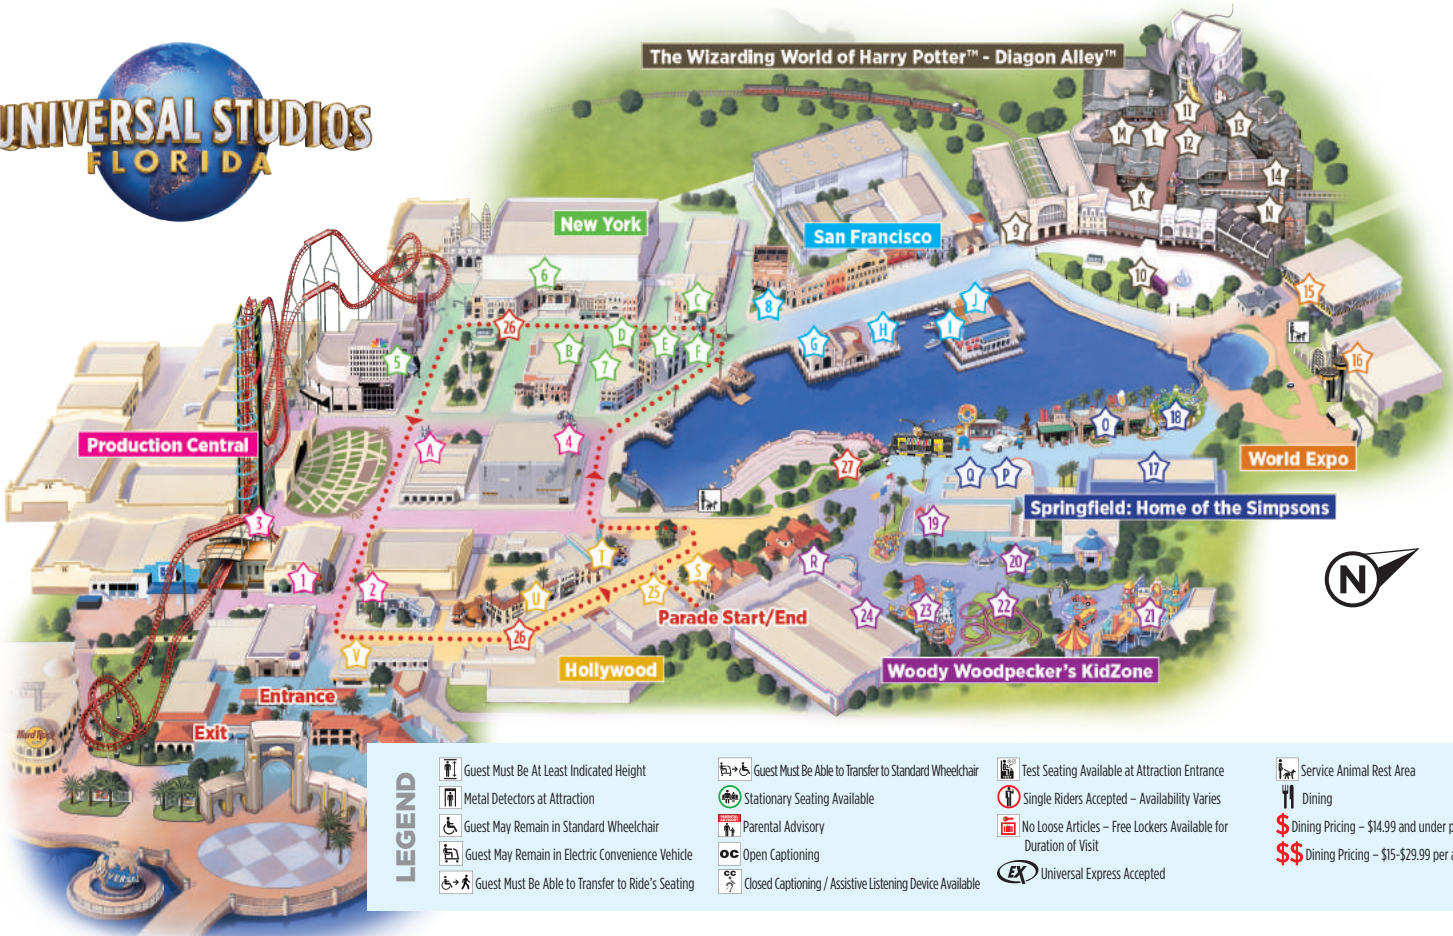

The Wizarding World of Harry Potter™ - Diagon Alley™

1. **LEGEND**
2. Guest Must Be At Least Indicated Height
   - Metal Detectors at Attraction
   - Guest May Remain in Standard Wheelchair
   - Guest May Remain in Electric Convenience Vehicle
   - Guest Must Be Able to Transfer to Ride's Seating
   - Guest Must Be Able to Transfer to Standard Wheelchair
   - Stationary Seating Available
   - Parental Advisory
   - Open Captioning
   - Closed Captioning / Assistive Listening Device Available
   - Test Seating Available at Attraction Entrance
   - Single Riders Accepted - Availability Varies
   - No Loose Articles - Free Lockers Available for Duration of Visit
   - Universal Express Accepted
   - Service Animal Rest Area
   - Dining
   - Dining Pricing - $14.99 and under per adult
   - Dining Pricing - $15-$29.99 per adult

UNIVERSAL STUDIOS FLORIDA PARK MAP

Production Central

- 1 Despicable Me Minion Mayhem 40"/102cm
- 2 Shrek 4-D
- 3 Hollywood Rip Ride Rockit 51"-70"/130-200cm
- 4 TRANSFORMERS™: The Ride-3D 40"/102cm
- A Universal Studios' Classic Monsters Cafe $

New York

- 5 Race Through New York Starring Jimmy Fallon 40"/102cm
- 6 Revenge of the Mummy 48"/122cm
- 7 The Blues Brothers® Show
- B Finnegan's Bar & Grill $$
- C Louie's Italian Restaurant $
- D Auntie Anne's Pretzels $
- E Ben & Jerry's Ice Cream $
- F Starbucks® $

San Francisco

- 8 Fast & Furious - Supercharged 40"/102cm
- G Richter's Burger Co. $
- H Chez Alcatraz $
- I Lombard's Seafood Grille $$
- J San Francisco Pastry Company $

The Wizarding World of Harry Potter™ - Diagon Alley™

- 9 Hogwarts™ Express* - King's Cross Station *Park-to-Park admission ticket or Annual Pass required. Additional restrictions apply.
- 10 Knight Bus™
- 11 Harry Potter and the Escape from Gringotts™ 42"/107cm
- 12 Ollivanders™
- 13 Gringotts™ Money Exchange
- 14 The Tales of Beedle the Bard™ / Celestina Warbeck and the Banshees
- K Leaky Cauldron™ $
- L Floean Fortescue's Ice-Cream Parlour $
- M Fountain of Fair Fortune $
- N The Hopping Pot $

World Expo

- 15 FEAR FACTOR LIVE
- 16 MEN IN BLACK™ Alien Attack™ 42"/107cm

Springfield: Home of the Simpsons

- 17 The Simpsons Ride™ 40"/102cm
- 18 Kang & Kodos' Twirl 'n' Hurl
- O Duff Brewery $
- P Fast Food Boulevard™ $
- Q Moe's Tavern $

Woody Woodpecker's KidZone

- 19 Animal Actors on Location!
- 20 A Day in the Park with Barney™
- 21 Curious George Goes To Town™
- 22 Woody Woodpecker's Nuthouse Coaster 36"/91cm
- 23 Fievel's Playland
- 24 E.T. Adventure 34"/86cm
- R KidZone Pizza Company $

Hollywood

- 25 Universal Orlando's Horror Make-up Show
- S Cafe La Bamba $$
- T Mel's Drive-In $
- U Schwab's Pharmacy $
- V TODAY Cafe $

Park-Wide Performances

- 26 Universal's Superstar Parade
- 27 Universal Orlando's Cinematic Celebration

For Guest Services or Dining Reservations dial 407-224-4233.
For theme park tickets or more information visit www.universalorlando.com.