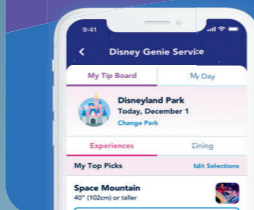

Disney Genie+

Maximize your fun when you purchase **Disney Genie+ service!** (subject to availability)

- Save time waiting in line with **Lightning Lane** attraction entry on a variety of select attractions.*
- Enjoy access to **Disney PhotoPass® Lenses**, a special collection of Disney-themed augmented reality lenses.
- Capture memories with unlimited **Disney PhotoPass®** digital photo downloads from your day.
- Discover behind-the-scenes insights with **Audio Tales** - an exciting audio experience.